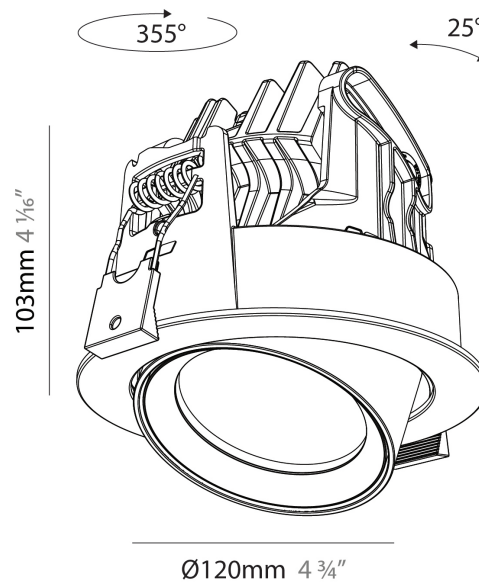

Series: Centriq
Subseries: Centriq Round Adjustable
Brand: Prolicht
Division: Architectural
Mounting Type: Recessed
Mounting Location: Ceiling
Subcategory: Spots

PHYSICAL

Shape: Cylinder
Diameter (mm): 120
Diameter (in): 4 3/4
Height (mm): 105
Height (in): 4 1/8
Min. Recessing Depth (mm): 120
Min. Recessing Depth (in): 4 3/4
Light Distribution: Adjustable / Direct
Weight (kg): 0.651
Diffuser: Lens Pack - No Lens / Opal / Linear Spread Lens / Honeycomb / Spread Lens
Fixture Finish: SSR / BKV / CWI / CRY / HAB / LAG / UFT / ITA / RUA / RUR / MIC / FTG / MYG / TWT / LOD / PUS / FRO / FUP / KIA / POP / BLS / SPG / MEY / GOH / GUM / CHC / COM / ABZ / JAG / OBR / MOS / ROR
Fixture Material: Aluminum
Cut-out Measurements: Dia. 112mm / 4 7/16"

ELECTRICAL

Lamp Type: LED (Zhaga Standard)
Input Wattage (W): 34
Total Output Wattage (W): 30.9
Dimming: Tri-Mode (Non-Dimming and Phase Dimming (120Vac only) and 0-10V Dimming)
Driver Included: Yes
Driver Location: Recessed Housing
Driver Type: Constant Current - Universal
Driver Class: Class 2
Input Voltage (V): 120 - 277
Constant Current (MA): 900

LED

Color Temperature (*K): 2700 / 3000 / 3500 / 4000
Max. Delivered Lumen (lm): 3148 / 3355 / 3406 / 3524
Nominal Lumen (lm): 3921 / 4177 / 4242 / 4389
CRI: >90 CRI
Lamp Life (hrs): 50000

OPTICAL

Reflector°: 24 / 36 / 54
Adjustability: Rotational 350° / Tilt 25°

RATINGS AND CERTIFICATIONS

Certified By: Certified for North American Standards
IP rating: IP20